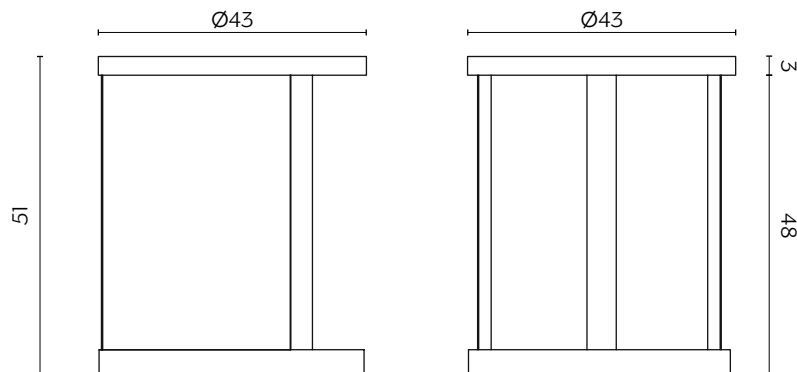

Zero approaches Eastern philosophy with the contrast between full and empty shapes, capturing the magic of the Japanese Rising Sun with a table top. The structure is made of lacquered steel sheet, the top in extra-clear glass or wood essence.

DIMENSIONI | DIMENSIONS

lunghezza | width: 89 cm
larghezza | depth: 89 cm
altezza | height: 35 cm

lunghezza | width: 43 cm
larghezza | depth: 43 cm
altezza | height: 51 cm

FINITURE PIANO | TOP FINISHES

LEGNO | WOOD